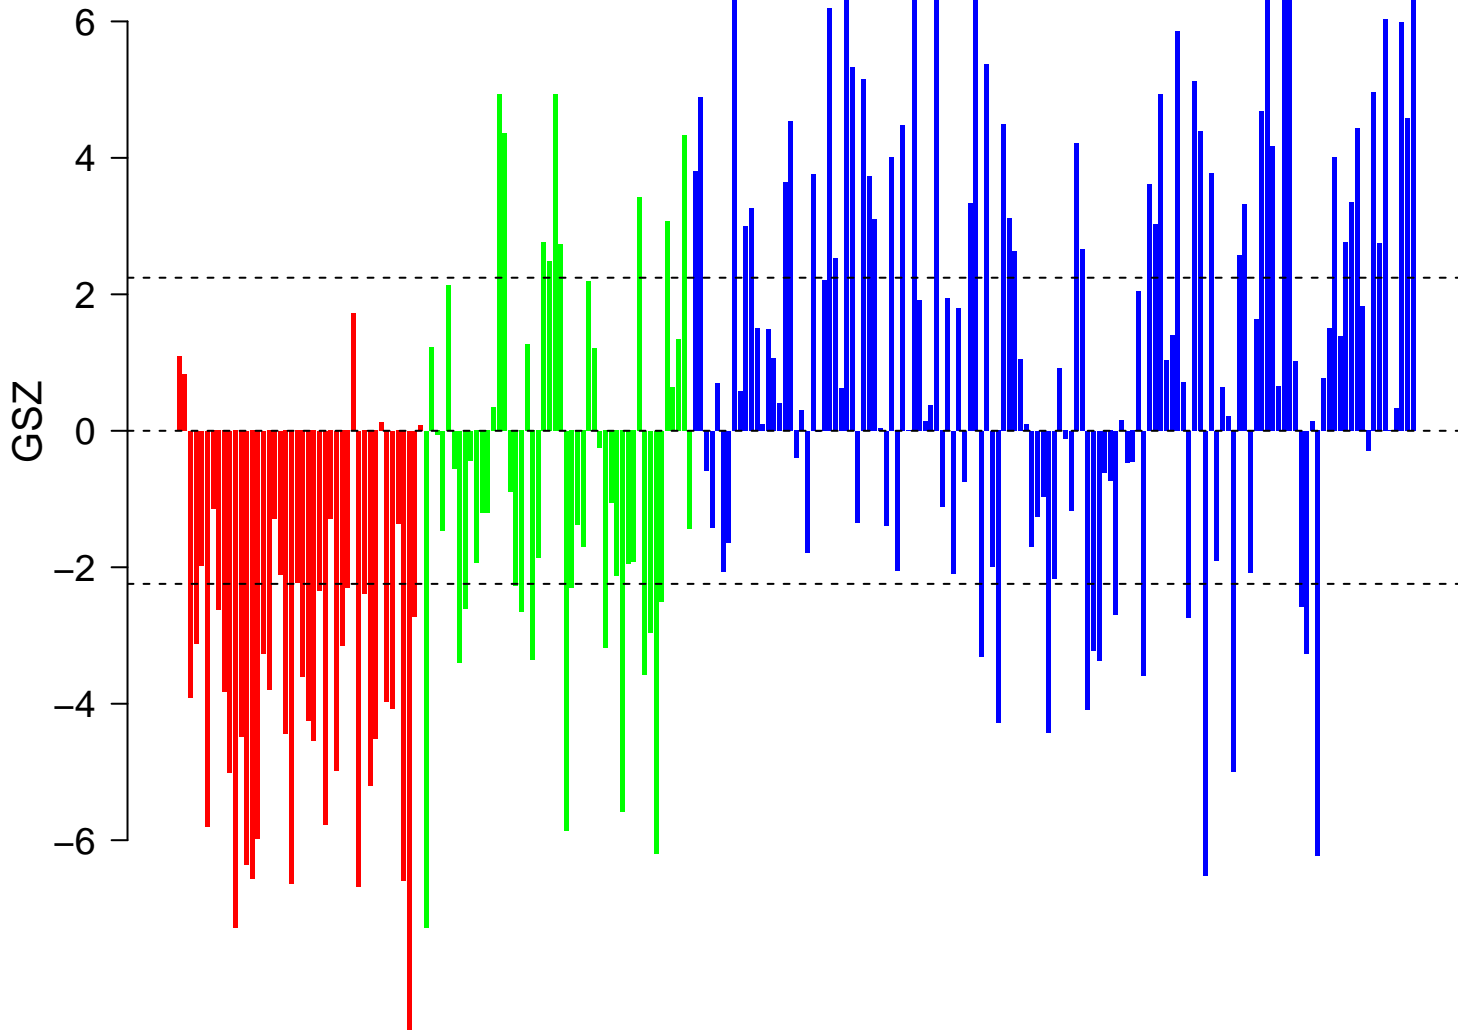

YAMAZAKI_TCEB3_TARGETS_UP

■ on
■ -
□ off

YAMAZAKI_TCEB3_TARGETS_UP